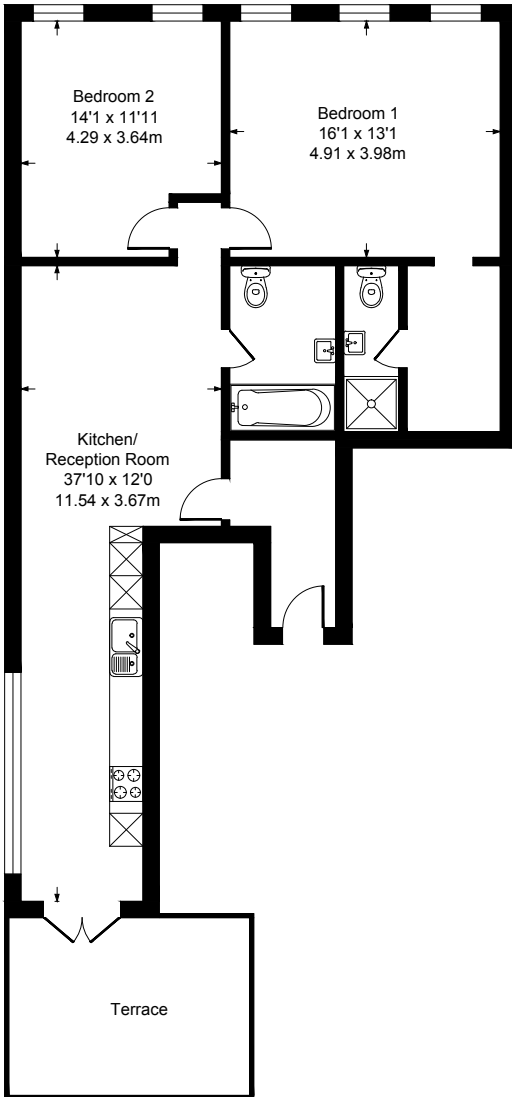

Ballards Lane

Approximate Gross Internal Area
989 sq ft - 92 sq m

Measured in accordance with RICS guidelines.

This floor plan is for illustrative purposes only and must not be relied upon as a statement of fact.
Produced by Daisy Powles Photography.