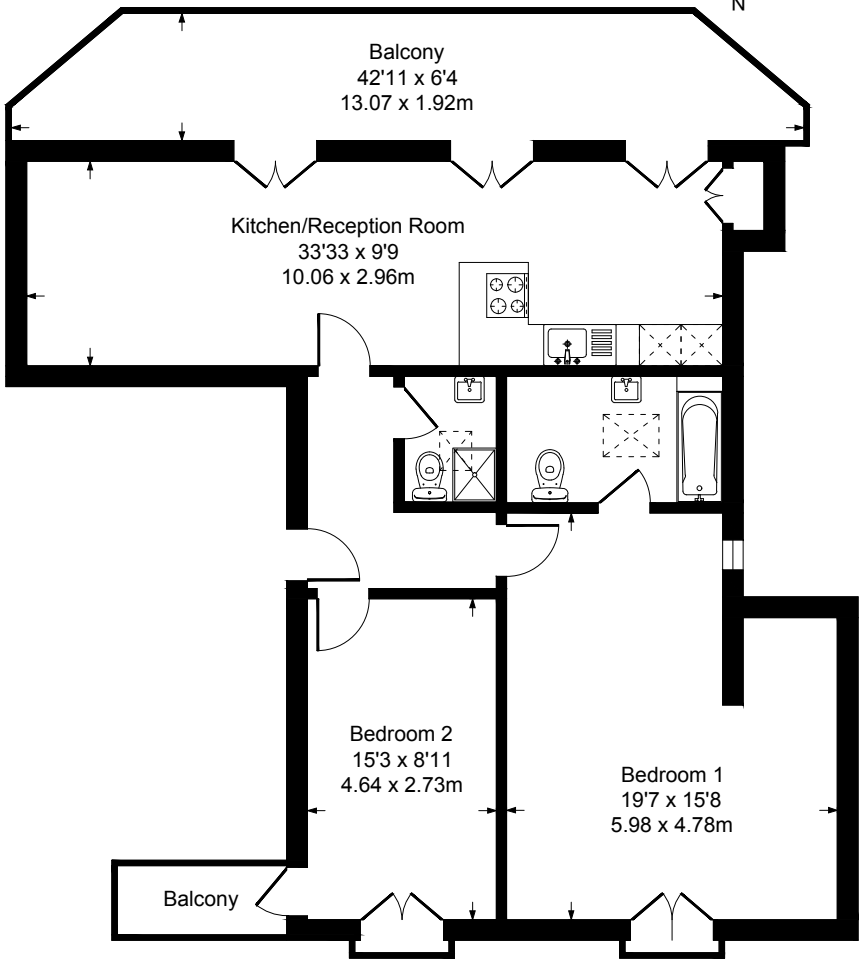

# Ballards Lane

Approximate Gross Internal Area

922 sq ft - 86 sq m

## Second Floor

Measured in accordance with RICS guidelines.

This floor plan is for illustrative purposes only and must not be relied upon as a statement of fact.

Produced by Daisy Powles Photography.